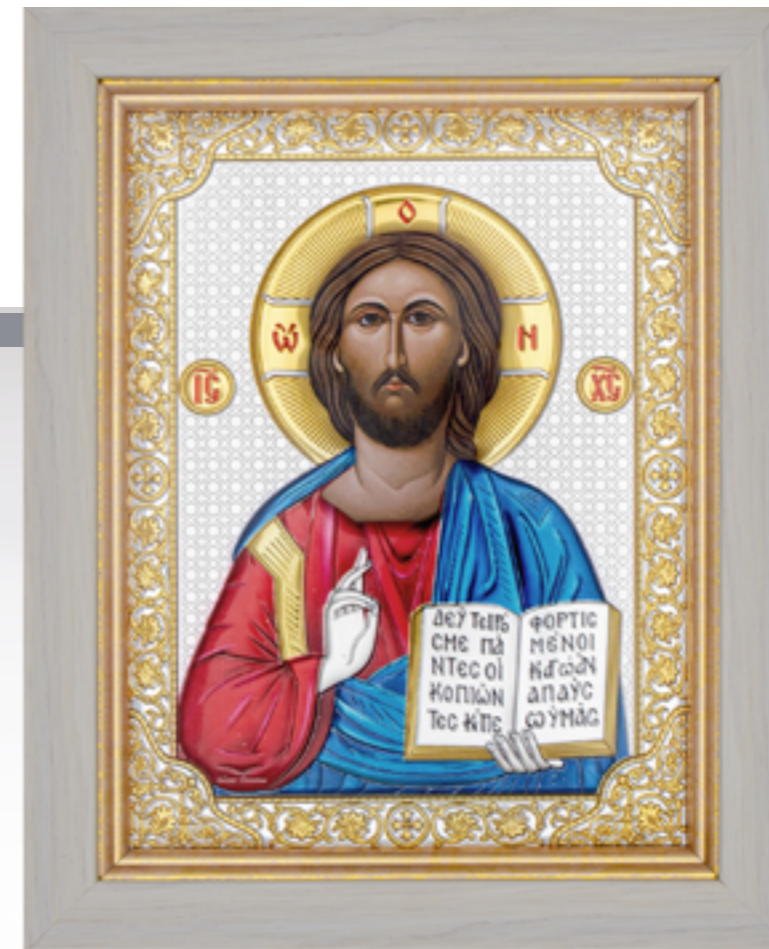

Rectangular Icon under the glass.
Painted face. White base.

Silver 999. Gold. Coloured.

- PBS-3/001G/M/B 170x210 mm
- PBS-4/001G/M/B 206x258 mm
- PBS-5/001G/M/B 232x280 mm