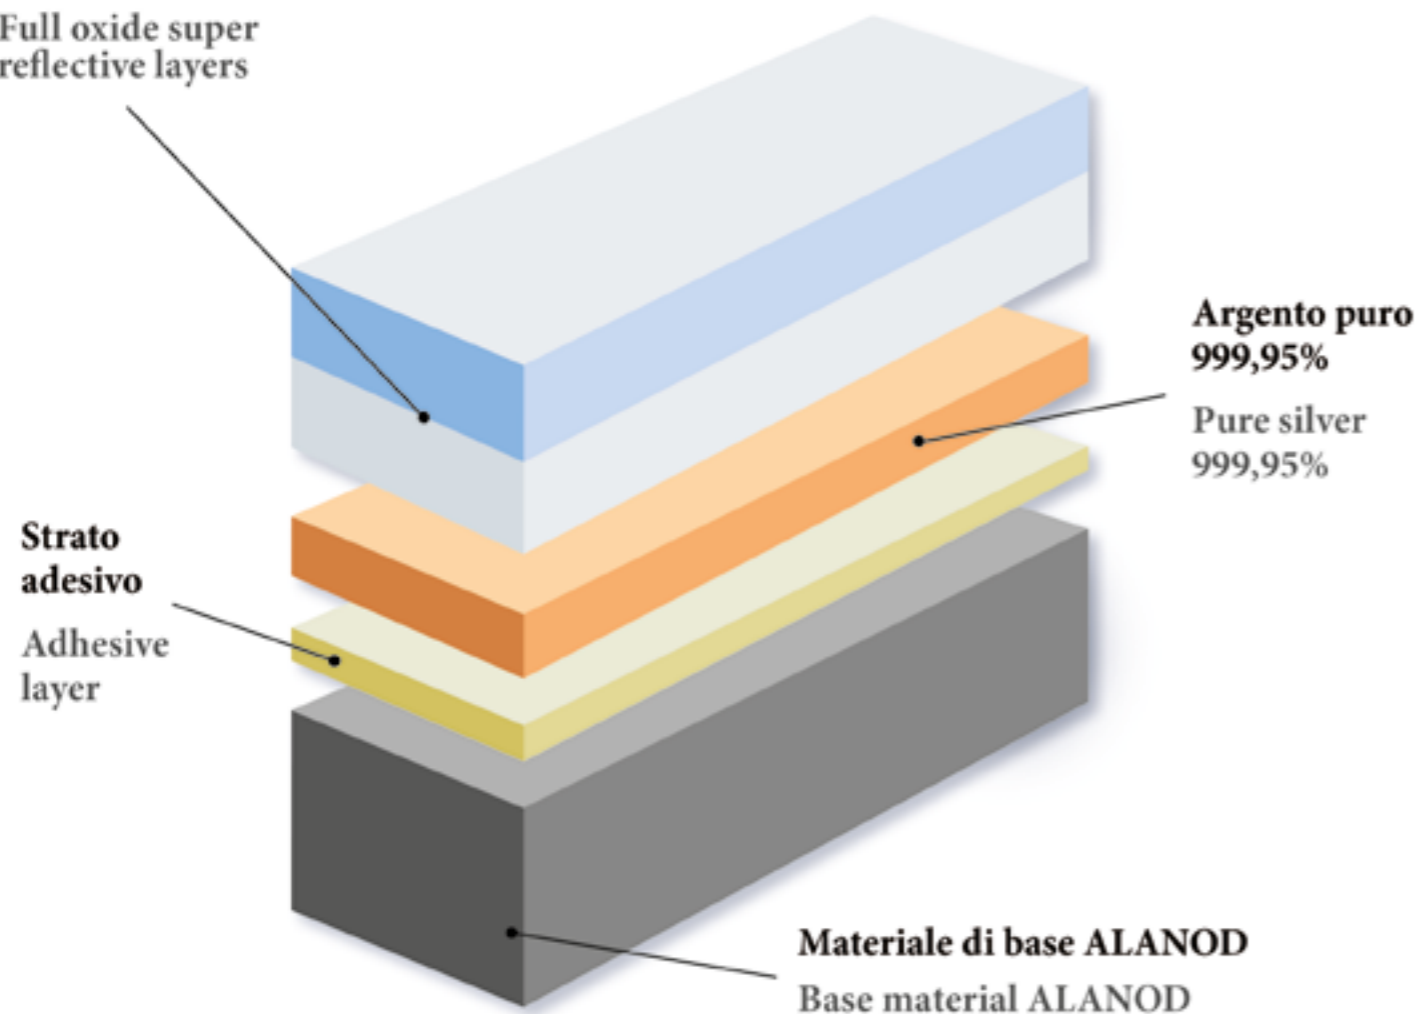

Arch Icon. Painted face.

Silver 999. Gold. Coloured.

PI-1/007/G/M 120x85 mm

LAYER SYSTEM

Sistema a strati completi di ossido super riflettenti

Full oxide super reflective layers

www.silvercanvas.eu