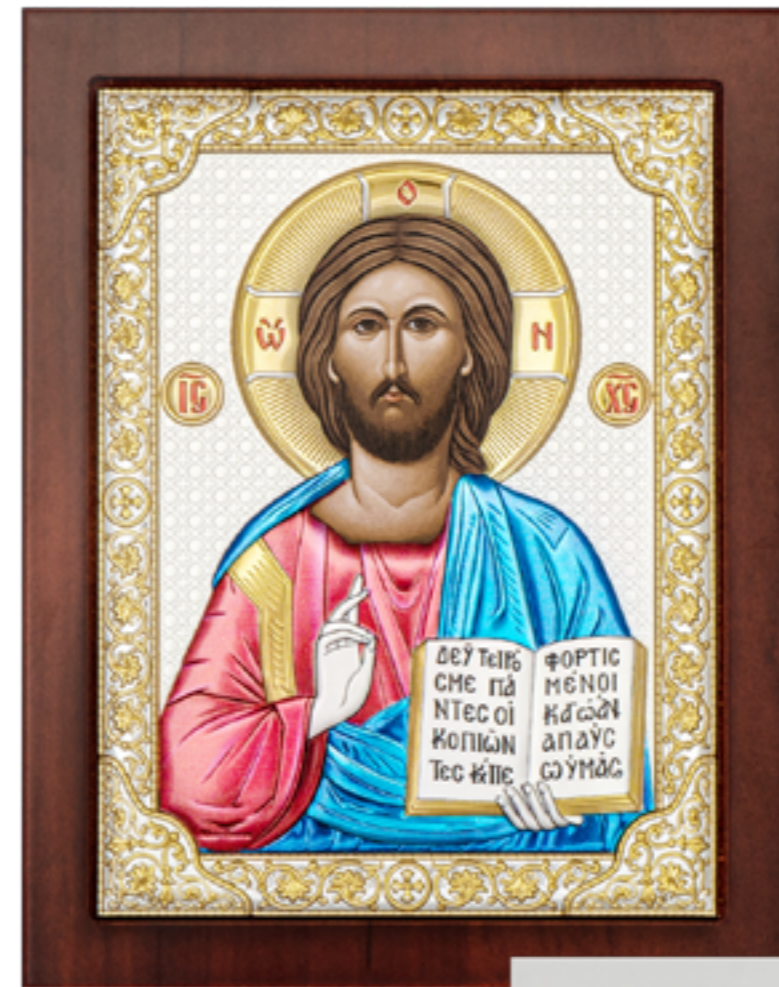

**Rectangular Icon. Painted face.
Brown base.**

Silver 999. Gold.

- PR-3/001G/K 150x190 mm
- PR-4/001G/K 185x235 mm
- PR-5/001G/K 210x260 mm

**Rectangular Icon. Painted face.
Brown base.**

Silver 999. Gold. Coloured.

- PR-3/001G/M/K 150x190 mm
- PR-4/001G/M/K 185x235 mm
- PR-5/001G/M/K 210x260 mm